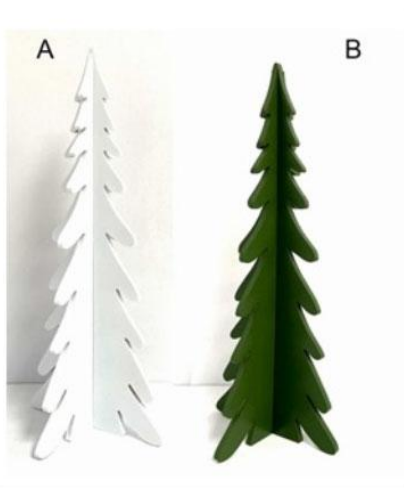

71094PDQ
5" MIRROR SANTA HAT DECOR PDQ

Case Pack: 24

Inner Pack: 12

Link:
fun-world.net

71095
3D TREE ASSORTMENT

Case Pack: 8

Link:
fun-world.net

71021
WINTER GREETINGS WOODEN TABLETOP DECOR PDQ