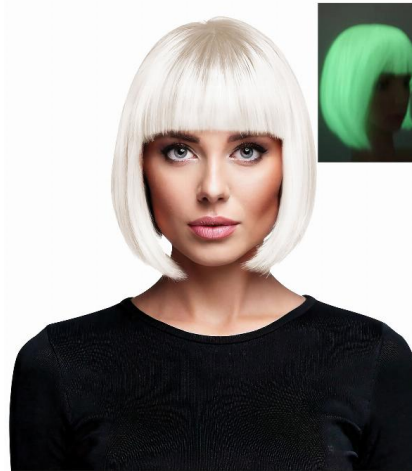

92381
UV BLACKLIGHT BOB WIG

Packaging:
PVC Bag w/Header
Grommet Insert
Case Pack: 12
MOQ: 12
Link:
fun-world.net