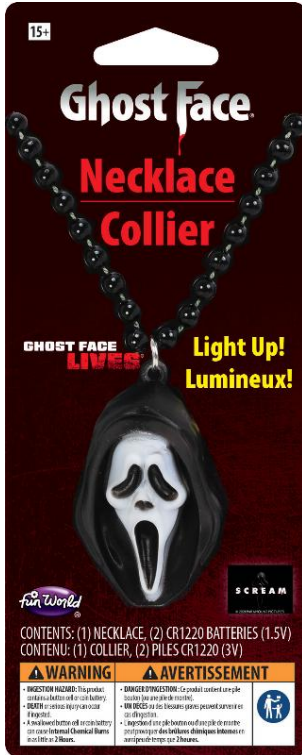

96951
GHOST FACE® L/U NECKLACE

Packaging:
Blister Card

Batteries:

- Batteries Included
- 3 LR 41 Batteries

Case Pack: 24

MOQ: 24

Link:
fun-world.net