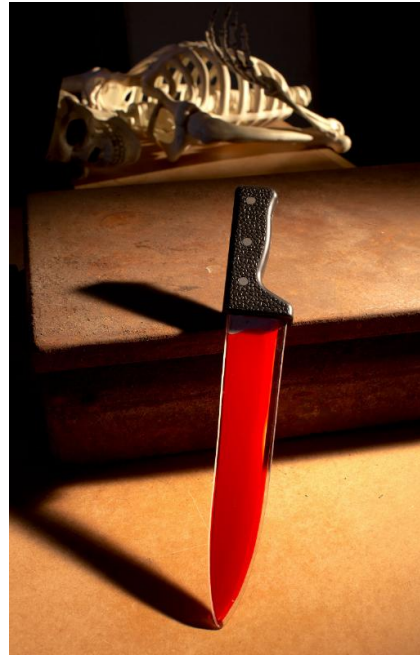

90692PC
PC/BLEEDING BUTCHER KNIFE

1. **Packaging:**
   Backer Card
2. **Case Pack:** 4
3. **MOQ:** 4
4. **Link:**
   fun-world.net