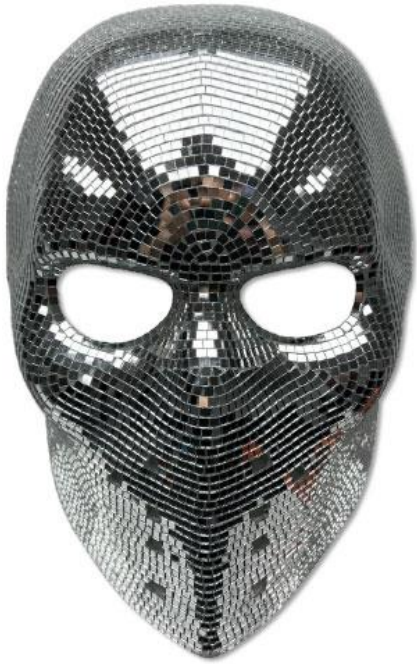

95309
DISCO HOCKEY MASK

1. **What's Included:**
2. Mirror Mask
   - Elastic Strap
3. **Packaging:**
   Mask Hanging Backer Card
4. **Case Pack:** 12
5. **MOQ:** 12
6. **Available Sizes:**
7. One Size Fits Most
8. **Link:**
   fun-world.net