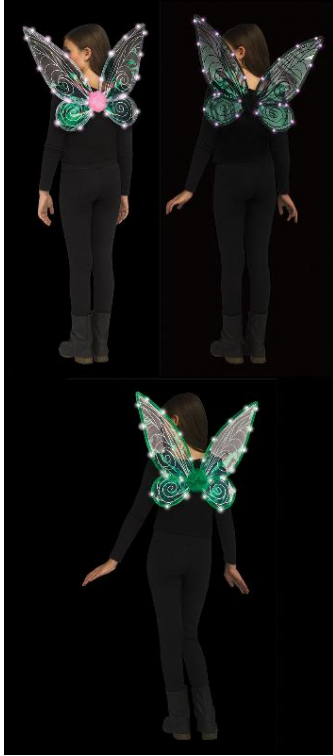

96822
LIGHT UP WING ASST CHLD

Packaging:
Photo Flap Header

Batteries:
• Batteries Included
• 2 x CR2032 (3V)

Case Pack: 12

MOQ: 12

Link:
fun-world.net