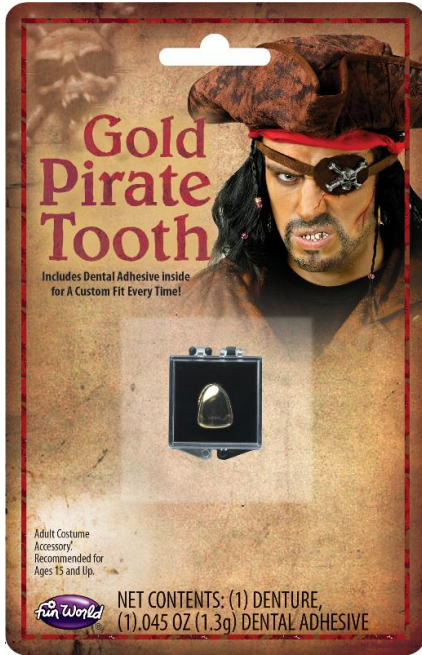

- Fits Up To 6'/200 lbs.

Link:
fun-world.net

90586
GOLD PIRATE TOOTH

Case Pack: 144

Inner Pack: 24

MOQ: 24

Link:
fun-world.net

9326P
CHARACTER TEETH BL CD