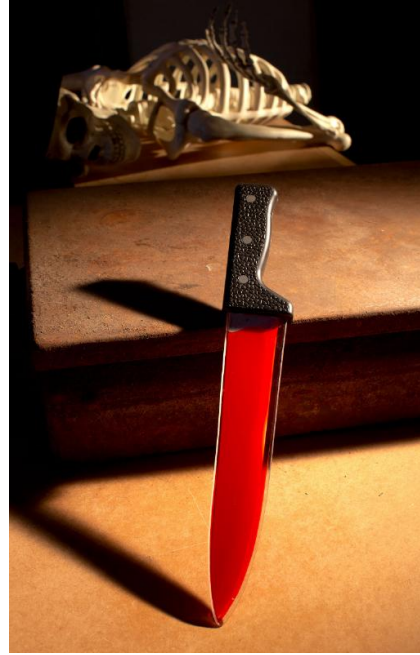

90692
15.5" BLEEDING BUTCHER KNIFE

Packaging:
Backer Card
Case Pack: 12
MOQ: 12
Link:
fun-world.net