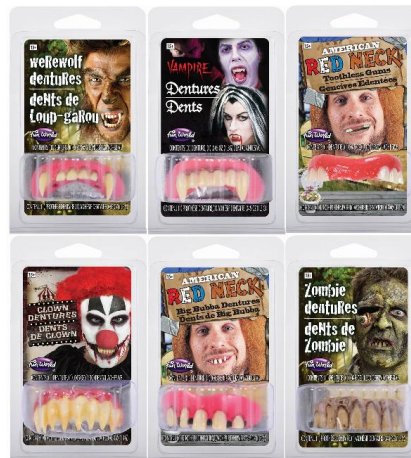

Case Pack: 12

MOQ: 12

Link:
fun-world.net

96907
HORROR APRON ASSORTMENT - ADULT

- What's Included:**
- Apron with Tie Closure
- Assortment:**
- 4 Styles Assorted
 - 2 x 96097BB Butcher Bones
 - 2 x 96907C Clown Candy
 - 6 x 96907GF Ghost Face
 - 2 x 96907M Messy
- Packaging:**
 Poly Bag Insert
- Case Pack:** 12
- MOQ:** 12
- Available Sizes:**
- One Size Fits Most Adults
- Link:**
fun-world.net

96925
INFINITY SCARF ASST

- Packaging:**
 Header Card
- Case Pack:** 12
- MOQ:** 12
- Link:**
fun-world.net

8980NZ
NEW ZOMBIE/CHARACTER TEETH

- What's Included:**
- Character Teeth
 - Dental Adhesive Pellets
- 6 Styles Assorted:**
- Vampire
 - Zombie
 - Werewolf
 - Bubba
 - Killer Clown
 - Gums
- Packaging:**
 Clamshell w/Insert
- Case Pack:** 72
- Inner Pack:** 12
- MOQ:** 24
- Link:**
fun-world.net

8980WW
WEREWOLF ONLY DENTURES

- What's Included:**
- Character Teeth
 - Dental Adhesive Pellets
- 6 Styles Assorted:**
- Vampire
 - Zombie
 - Werewolf
 - Bubba
 - Killer Clown
 - Gums
- Packaging:**
 Clamshell w/Insert
- Case Pack:** 72
- Inner Pack:** 12
- MOQ:** 24
- Link:**
fun-world.net

90818
RETRACTABLE VAMPIRE FANGS

Packaging:
Clamshell w/Insert
Case Pack: 48
Inner Pack: 12
MOQ: 48
Link:
fun-world.net

9083
VAMPIRE FANGS

What's Included:

- Vampire Fangs
- Dental Adhesive Pellets

Packaging:
Clamshell w/Header
Case Pack: 144
Inner Pack: 24
MOQ: 48
Link:
fun-world.net