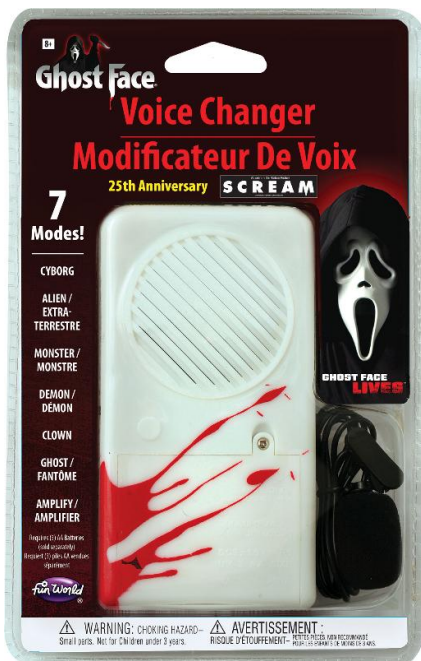

90791GF
GHOST FACE® 25TH ANNIVERSARY

93745
PUMPKIN CHOKER & EARRING SET