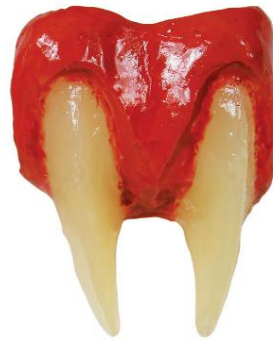

90283
FANG 2 STYLE ASSORTMENT

1. **What's Included:**
2. Fangs
3. **Assortment:**
4. 2 Styles:
   - Nosferatu
   - Red Neck Vampire
5. **Packaging:**
   Clamshell w/Insert
6. **Case Pack:** 72
7. **Inner Pack:** 12
8. **MOQ:** 24
9. **Available:**
10. Pack 72: 15 Cartons
11. **Link:** fun-world.net