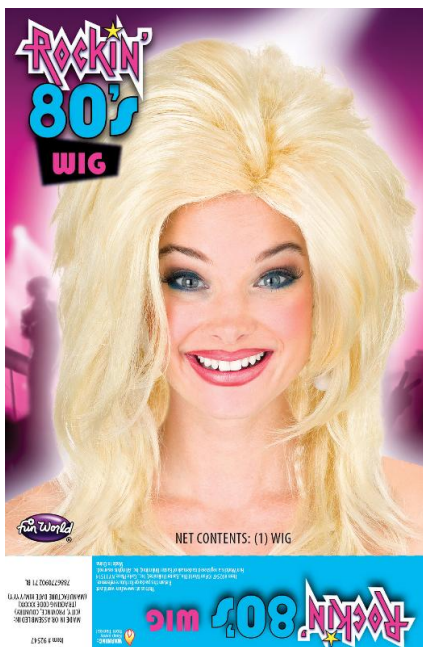

92547BL
BLONDE/BIG TEXAS HAIR WIG

What's Included:
• Wig

Packaging:
Grommet Header with
Poly Bag Insert

Case Pack: 24

Inner Pack: 6

MOQ: 24

Link:
fun-world.net