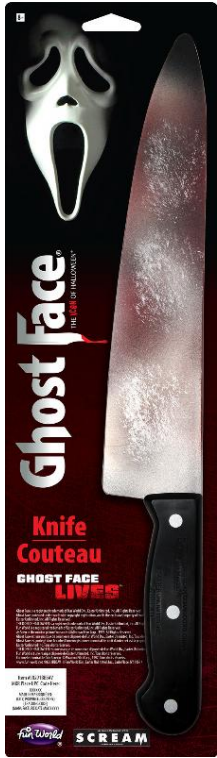

90291BBGF
15" GHOST FACE® BLOODY BUTCHER KNIFE

What's Included:

- Butcher Knife
- Faux Blood Stain Finish

Packaging:
Backer Card

Case Pack: 24

Inner Pack: 12

MOQ: 24

Link:
fun-world.net

GHOST FACE protected under worldwide copyright registration and is the exclusive property of Fun World Div. Easter Unlimited Inc. All Rights Reserved.