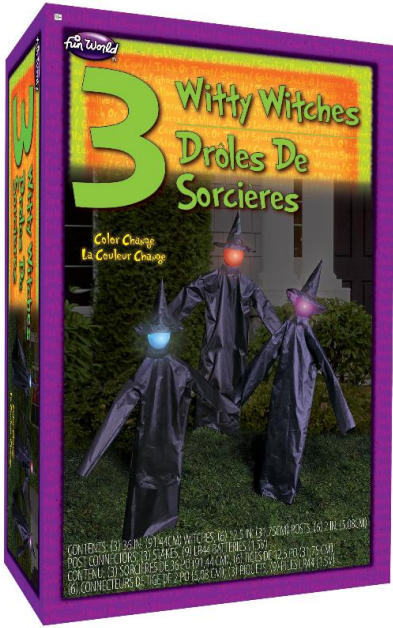

91206
36" COLOR CHANGE 3 WITTY WITCHES

1. **What's Included:**
2. 3 Witches
   - 6 Posts
   - 6 Post connectors
   - 3 Stakes
3. **Packaging:**
   Printed Box
4. **Batteries:**
5. Batteries Included
   - 9 x LR44 (1.5V)
6. **Case Pack:** 6
7. **MOQ:** 6
8. **Link:**
   fun-world.net