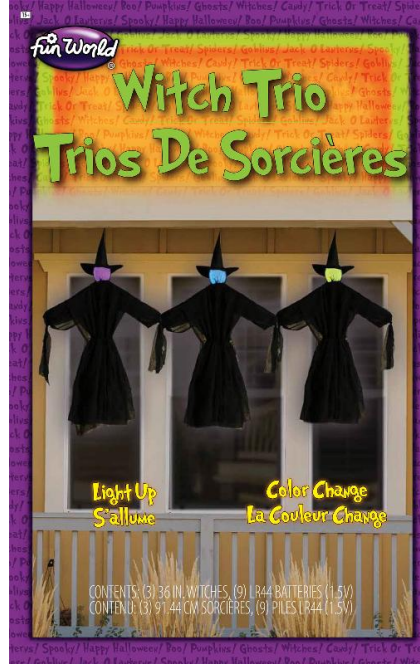

91545
LIGHT UP-COLOR CHANGE HANGING WITCH TRIO

1. **What's Included:**
2. 3 36in. Witch Figures
   - Color CHange Heads

Packaging:
Printed Box

1. **Batteries:**
2. Batteries Included
   - 9 x LR44 (1.5V)

Case Pack: 6

MOQ: 6

Link:
fun-world.net