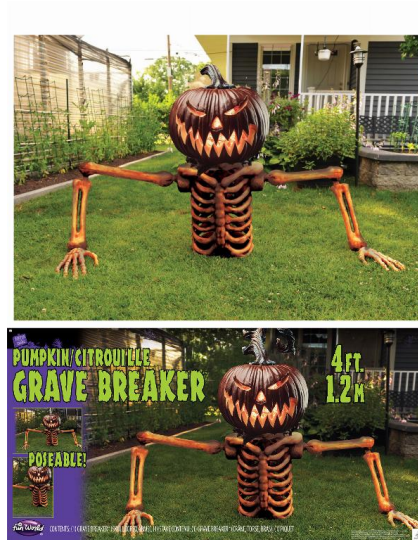

**Link:**

[fun-world.net](http://fun-world.net)

96020

4FT PUMPKIN SKELETON GRAVE BREAKER

**What's Included:**

- 1 Body
- 2 Arms
- 1 Pumpkin Head
- 1 Stake

**Case Pack:** 1

**MOQ:** 6