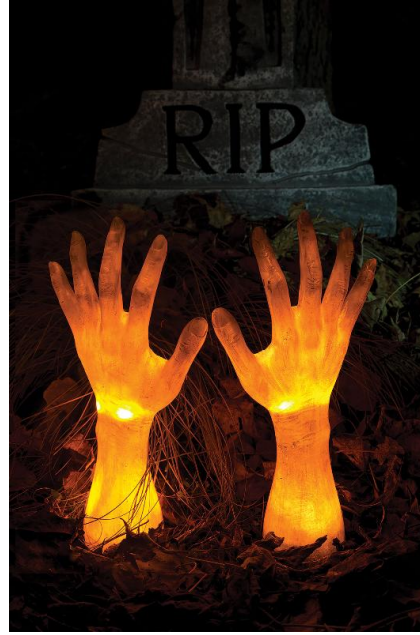

**Packaging:**  
Printed Box

**Case Pack:** 6

**MOQ:** 6

**Link:**  
[fun-world.net](http://fun-world.net)

91775

12" FADE IN/OUT GRAVE BREAKER HANDS

**What's Included:**

- 2 Arms 5.5"w x 12"h each
- 1 Connecting Wire
- 4 Stakes