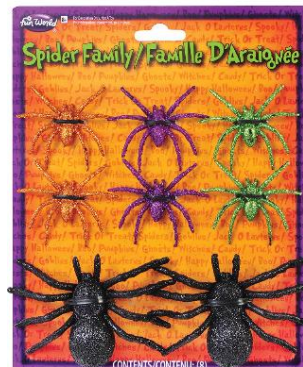

96110
8 PC. GLITTER SPIDERS ASST.

What's Included:
• 2 Large Spiders
• 6 Small Spiders
Packaging:
Backer Card
Case Pack: 24
MOQ: 24
Link:
fun-world.net