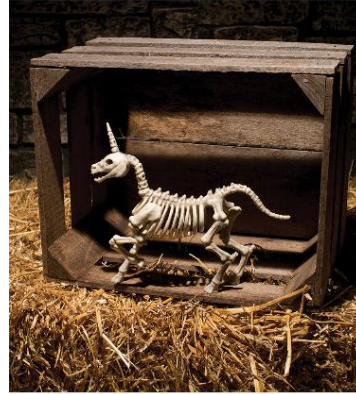

**What's Included:**

- 1- 5 ft. Cord
- 8- Skeletons

**Packaging:**  
Tied On Card

**Case Pack:** 48

**Inner Pack:** 24

**MOQ:** 24

**Link:**  
[fun-world.net](http://fun-world.net)

**91872U**  
8.25 IN. REALISTIC UNICORN SKELETON