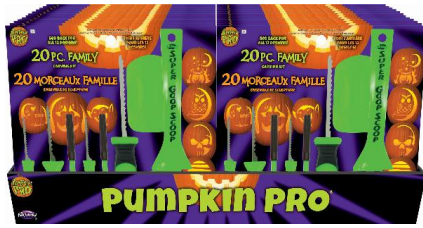

94650PDQ
20 PIECE FAMILY CARVING KIT PDQ

1. **What's Included:**
2. 12 Pop Out Stencils
   - 1 10" Super Goop Scoop
   - 1 Colossal Carver
   - 1 Detail Saws
   - 2 Markers

Packaging:
Blister Card

Case Pack: 24

MOQ: 24

Link:
fun-world.net