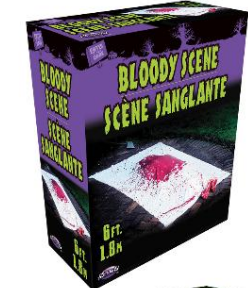

96044
6 FT. BLOODY SCENE

1. **What's Included:**
2. 1 3.5'x 6' Bloody Sheet
   - 2 Feet
   - 1 59" Inflatable Body
   - 4 Stakes
   - 4/C Box Allows for Horizontal or Vertical Display

Packaging:
Printed Box

Case Pack: 12

MOQ: 12

Link:
fun-world.net