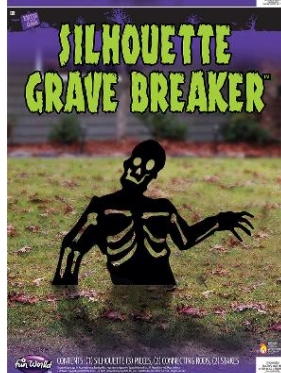

Packaging:
Shrink Wrap with UPC Label

Case Pack: 12

MOQ: 12

Link:
fun-world.net

96097

XX" SILHOUETTE GRAVE BREAKER ASST