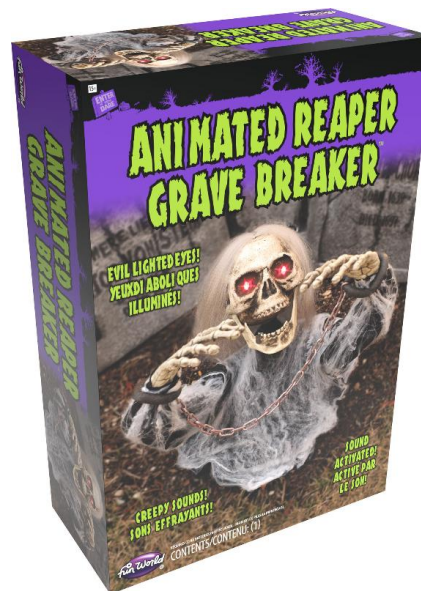

91432
12" LIGHT UP ANIMATED GRAVE BREAKER

What's Included:

- 1 Figure
- Eyes Light Up Red.
- Sound Activated

Packaging:
Printed Box

Batteries:
• Batteries Not Included
• 3 AA Batteries

Case Pack: 3

MOQ: 3

Link:
fun-world.net