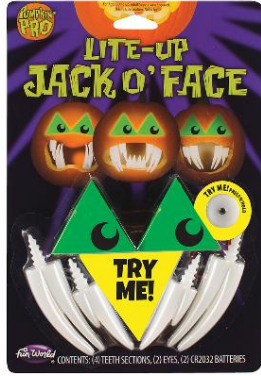

94836T

LIGHT UP JACK-O-FACE PUMPKIN KIT ASST TRY ME