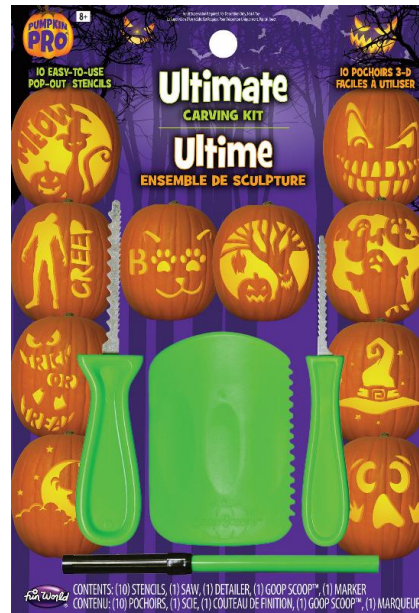

94608

14 PIECE ULTIMATE CARVING KIT

What's Included:

- 1 Carving Saw
- 1 Detailing Saw
- 1 Goop Scoop
- 1 Marker

Packaging:
Blister Book

Case Pack: 36

Inner Pack: 12

MOQ: 12

Link: fun-world.net