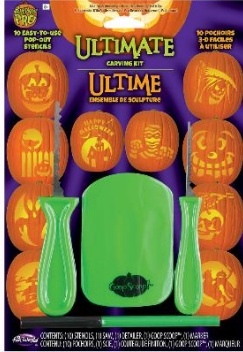

- 1 Carving Saw
- 1 Detailing Saw
- 1 Goop Scoop
- 1 Marker

**Packaging:**  
Blister Book

Case Pack: 36

Inner Pack: 12

MOQ: 12

Link: [fun-world.net](http://fun-world.net)

**94608PDQ****14 PIECE ULTIMATE CARVING KIT PDQ****What's Included:**