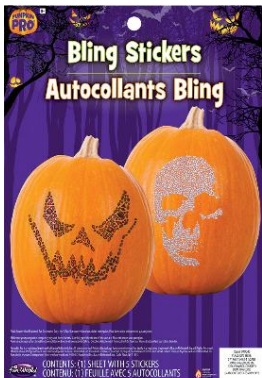

**Packaging:**  
Photo Flap Header

**Case Pack:** 24

**Inner Pack:** 12

**MOQ:** 12

**Link:**  
[fun-world.net](http://fun-world.net)

**94904**

**PUMPKIN BLING STICKER ASSORTMENT**

**What's Included:**