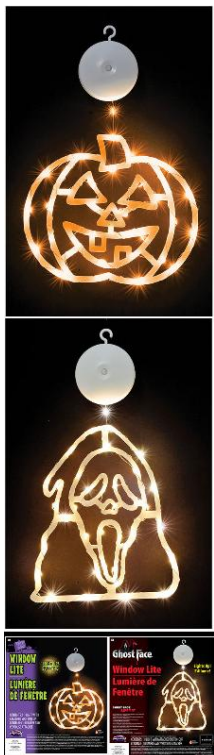

91431
WINDOW LITES

1. **Packaging:**
   Poly Bag Insert
2. **Batteries:**
3. Batteries Not Included
   - 3 AAA Batteries
4. **Case Pack:** 12
5. **MOQ:** 12
6. **Link:**
   fun-world.net