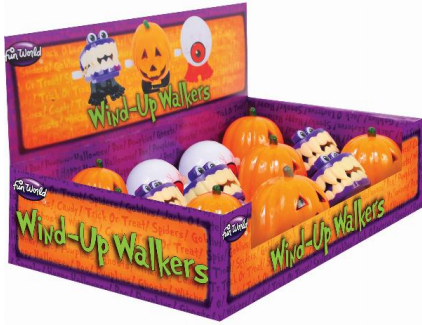

**Packaging:**  
 UPC Hang Tag

- Batteries:**
- Batteries Included
  - 3 AA Batteries

**Case Pack:** 24

**Inner Pack:** 12

**MOQ:** 24

**Link:**  
[fun-world.net](http://fun-world.net)

**97318**  
**WIND-UP WALKERS**