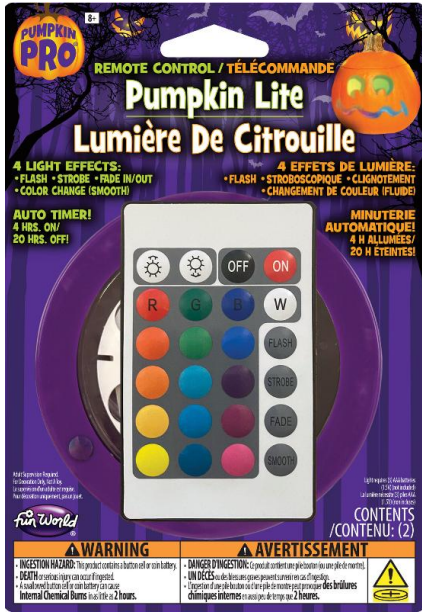

**What's Included:**

- 3-Function Pumpkin Lite:
- Flicker
- Strobe
- Color Change

**Packaging:**  
 Blister Card

**Batteries:**

- Batteries Not Included
- 3 AAA Batteries
- CLASS 1 LED PRODUCT

**Case Pack:** 24

**MOQ:** 24

**Link:**  
[fun-world.net](http://fun-world.net)

**94635B**  
**2 LED PUMPKIN TEA LIGHTS IN BOX**

**What's Included:**

- 2 LED Pumpkin Lights

**Batteries:**

- Batteries Included
- 2 x CR2032 (3V)
- CLASS 1 LED PRODUCT

**Case Pack:** 24

**MOQ:** 24

**Link:**  
[fun-world.net](http://fun-world.net)

**94635BPDQ**  
**LED TEA LIGHTS 2CT PDQ BOX**

**What's Included:**

- 2 LED Pumpkin Lights

**Batteries:**

- Batteries Included
- 2 x CR2032 (3V)
- CLASS 1 LED PRODUCT

**Case Pack:** 24

**MOQ:** 24

**Link:**  
[fun-world.net](http://fun-world.net)

**94638**  
DELUXE REMOTE PUMPKIN LIGHT

**What's Included:**

- (1) Multi-Function Light
- (1) Remote Control with (1)CR2032 Battery