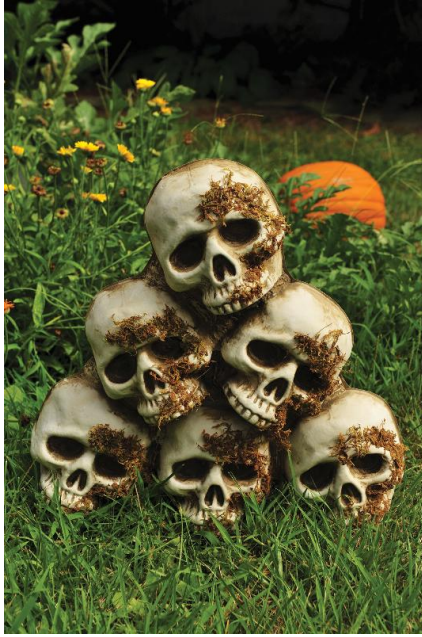

96027

18" SKULL PYRAMID YARD DECOR

What's Included:
• 3D Skull Pyramid w/Moss Accents

Packaging:
Header Card

Case Pack: 12

MOQ: 12

Link:
fun-world.net

96038T

12" LIGHT UP EYES SKELETON GRAVE BREAKER