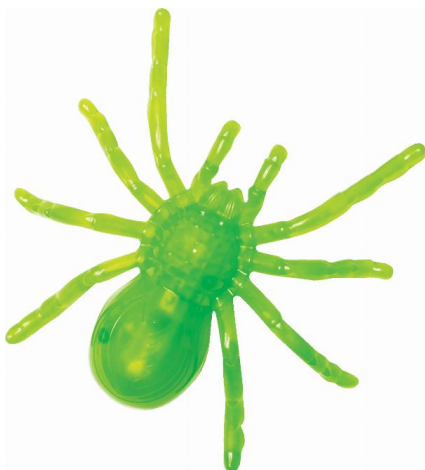

96042G
GREEN 5" LIGHT UP EERIE GLOW SPIDER

1. **What's Included:**
2. 1 Green Spider
3. **Packaging:**
   Backer Card with TRY ME
4. **Batteries:**
5. Batteries Included
   - 1 x CR2032 BATT included for in-store
   - TRY-ME-ONLY
   - 3 x LR44 (1.5V)
6. **Case Pack:** 24
7. **Inner Pack:** 12
8. **MOQ:** 12
9. **Available:**
10. Pack 24: 1 Carton
11. **Link:** fun-world.net