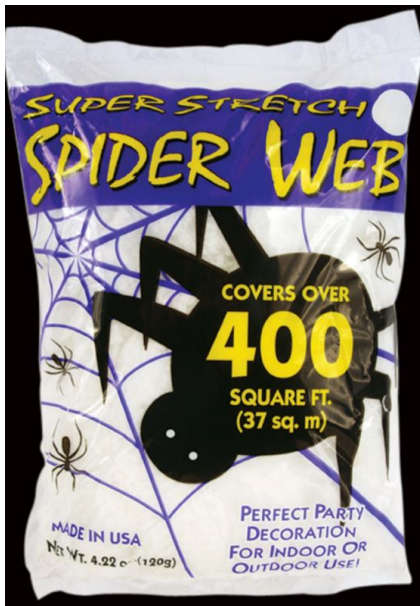

1. **What's Included:**
2. 1 Bag 4.2 oz. Super Stretch Web
   - Covers over 400 sq. ft.
3. **Packaging:**
   Printed Film Bag
4. **Case Pack:** 24
5. **MOQ:** 24
6. **Link:**
   fun-world.net

9558
60 GRAM GLOW-IN-DARK WEB PB