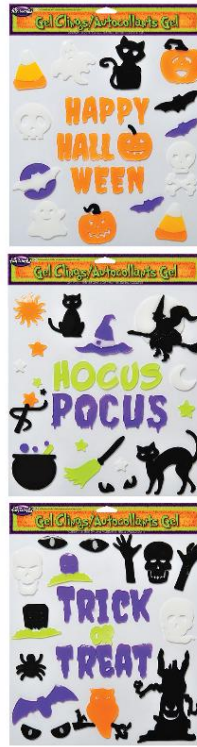

1. **What's Included:**
2. 3 Witch Hats
3. **Assortment:**
4. 91788G Ghost
   - 91788W Witch
5. **Packaging:**
   Poly Bag Insert
6. **Batteries:**
7. Batteries Included
   - 3 x LR44 (1.5V)
8. **Case Pack:** 12
9. **MOQ:** 12
10. **Link:**
    fun-world.net

91951

HALLOWEEN WINDOW GEL CLINGS ASSORTMENT