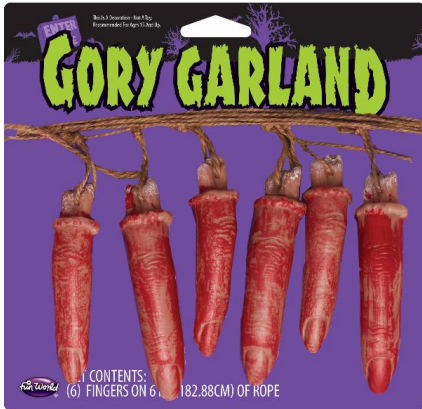

91525

6' CUT OFF FINGERS GORY GARLAND

1. **What's Included:**
2. 6 Fingers on Rope
3. **Packaging:**
   Backer Card
4. **Case Pack:** 48
5. **Inner Pack:** 12
6. **MOQ:** 24
7. **Available:**
8. Pack 24: 1 Carton
   - Pack 48: 18 Cartons
9. **Link:** fun-world.net

91535GD

GOLD/HANGING SKULL PLANTER