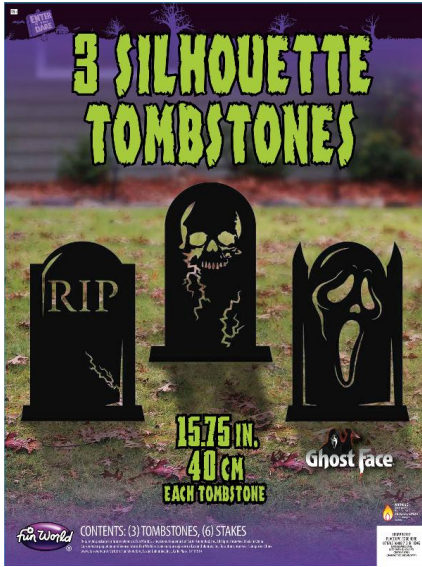

**Packaging:**  
Poly Bag Insert

**Case Pack:** 12

**MOQ:** 12

**Link:**  
[fun-world.net](http://fun-world.net)

96102

15.75"H SILHOUETTE TOMBSTONES-3 IN 1 PACKAGE!

SKELETONS AND SKULLS

**What's Included:**