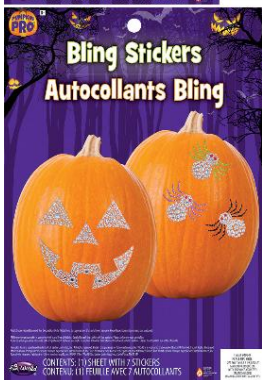

**Packaging:**  
Photo Flap Header

**Case Pack:** 24

**Inner Pack:** 12

**MOQ:** 12

**Link:**  
[fun-world.net](http://fun-world.net)

**94904**

**PUMPKIN BLING STICKER ASSORTMENT**

**What's Included:**