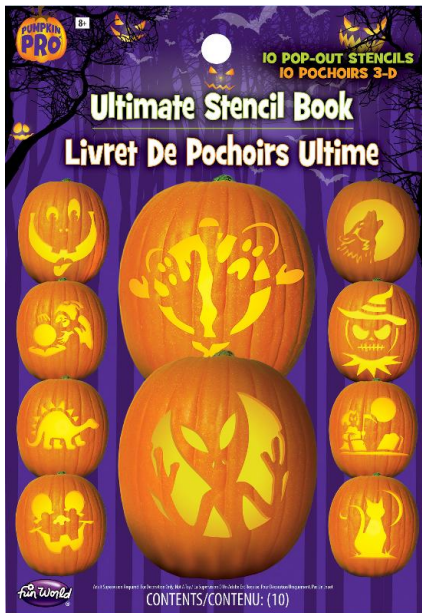

- 6 Stencils
- 1 4-in-1 Carver
- 1 Goop Scoop
- 1 Marker

**Packaging:**  
Blister Book

**Case Pack:** 36

**Inner Pack:** 12

**MOQ:** 36

**Link:**  
[fun-world.net](http://fun-world.net)

**94601**  
**10 PIECE ULTIMATE STENCIL BOOK**