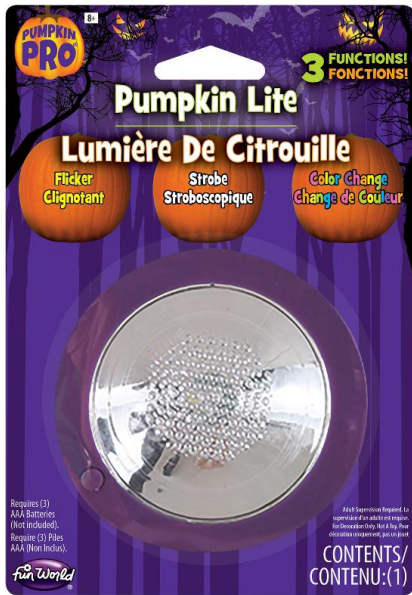

94628
3 FUNCTION PUMPKIN LITE

What's Included:

- 3-Function Pumpkin Lite:
- Flicker
- Strobe
- Color Change

Packaging:
Blister Card

Batteries:

- Batteries Not Included
- 3 AAA Batteries
- CLASS 1 LED PRODUCT

Case Pack: 36

Inner Pack: 12

MOQ: 12

Link:
fun-world.net

94628PDQ
3 FUNCTION PUMPKIN LITE TRY ME PDQ