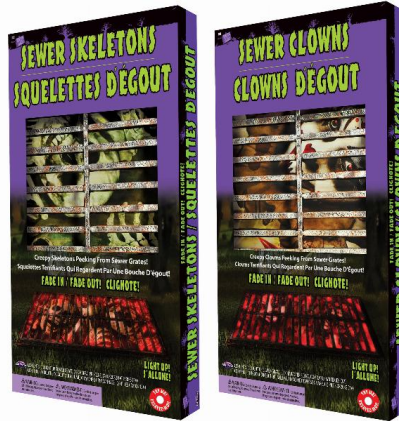

91679TC
SEWER CLOWNS FADE IN/OUT

1. **What's Included:**
2. 1 Sewer Grate
   - 1 Character Scene
3. **Packaging:**
   Window Box
4. **Batteries:**
5. Batteries Included
   - 2 x CR2032 (3V)
   - CLASS 1 LED PRODUCT
6. **Case Pack:** 6
7. **MOQ:** 6
8. **Available:**
9. Pack 6: 10 Cartons
10. Link: fun-world.net