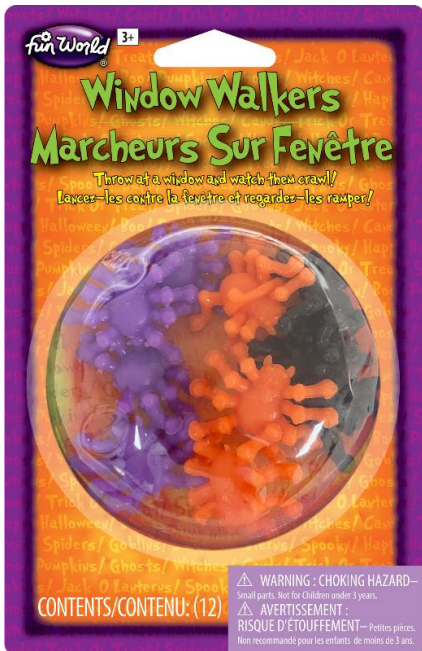

Packaging:
Blister Card

Case Pack: 48

Inner Pack: 24

MOQ: 48

Link:
fun-world.net

96076

2 PACK- PUMPKIN BENDY BUDDIES PDQ