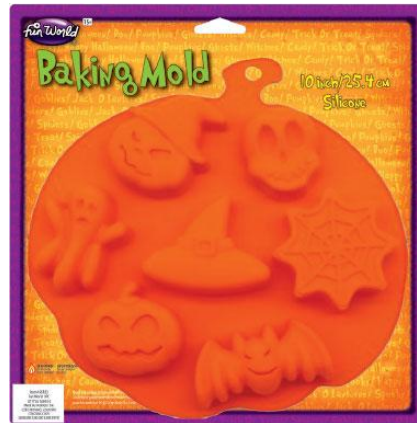

96123
7 CHARACTER SILICONE HALLOWEEN MOLD

What's Included:

- 10.25"w x 10.25"h Silicone Mold
- with 7 Different Shapes
- Great for Baking or Ice Cubes!
- Safe Up to 425 F/220 C

Packaging:
Header Card

Case Pack: 24

Inner Pack: 12

MOQ: 24

Link:
fun-world.net