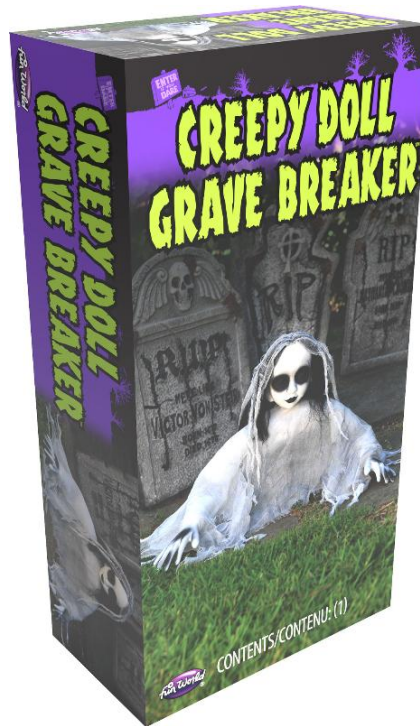

**Packaging:**  
PDQ with UPC Hang Tag

**Case Pack:** 6

**MOQ:** 6

**Link:**  
[fun-world.net](http://fun-world.net)

96049

12" CREEPY DOLL GRAVE BREAKER

**What's Included:**  
• 1 Grave Breaker  
• 2 Stakes