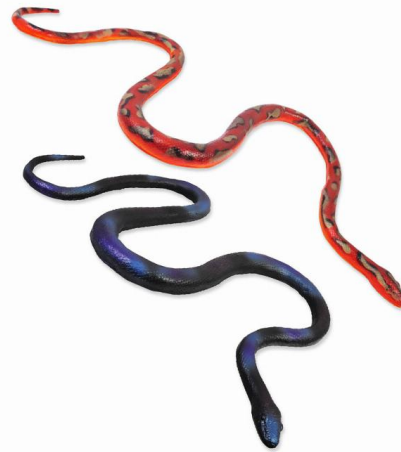

96124
65" REALISTIC WINDING SNAKE ASST

Packaging:
UPC Hang Tag
Case Pack: 12
Inner Pack: 4
MOQ: 4
Link:
fun-world.net