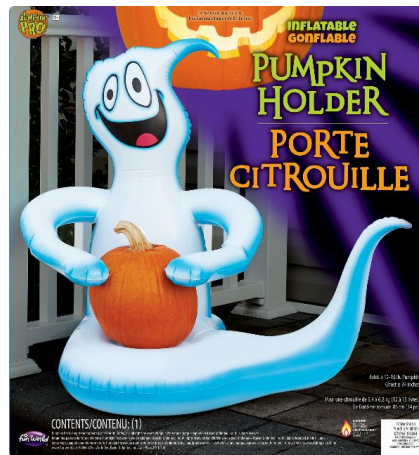

**94864**  
**34" INFLATABLE GHOST PUMPKIN HOLDER**

**What's Included:**

- 1 Pumpkin Holder

**Packaging:**  
 Poly Bag Insert

**Case Pack:** 12

**MOQ:** 12

**Available:**

- Pack 12: 74 Cartons