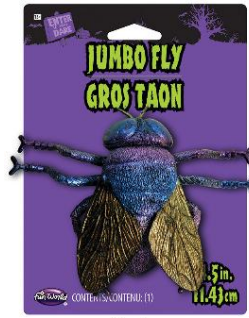

**What's Included:**

- 1 Scorpion

**Packaging:**  
 Backer Card

**Case Pack:** 24

**Inner Pack:** 12

**MOQ:** 24

**Link:**  
[fun-world.net](http://fun-world.net)

**91465**  
**4.5" JUMBO FLY**