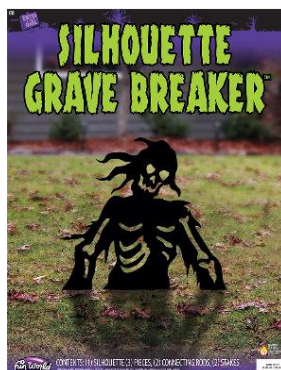

Packaging:
Shrink Wrap with UPC Label

Case Pack: 12

MOQ: 12

Link:
fun-world.net

96097

XX" SILHOUETTE GRAVE BREAKER ASST