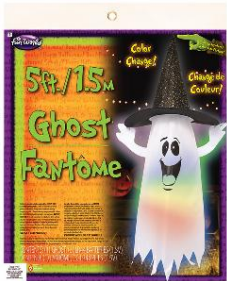

1. **What's Included:**
2. 1 Sheet Gel Clings - Each Sheet 12" x 12"
3. **Assortment:**
4. 3 Styles Assorted
   - 91951H Happy Halloween
   - 91951T Trick or Treat
   - 91951P Hocus Pocus
5. **Packaging:**
   Polybag/Card Header
6. **Case Pack:** 24
7. **MOQ:** 24
8. **Link:**
   fun-world.net

91969

60" COLOR CHANGE GHOST W/WITCH HAT