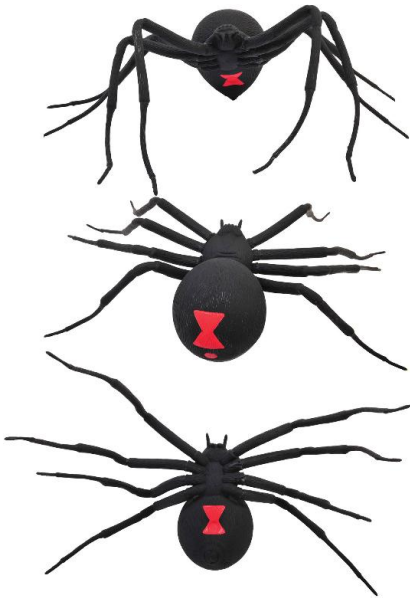

**96109**

**12" APOCALYPTIC COCKROACH**

**Packaging:**  
UPC Hang Tag  
**Case Pack:** 12  
**MOQ:** 12  
**Link:**  
[fun-world.net](http://fun-world.net)

**96111**

**20" GIANT BLACK WIDOW SPIDER**

**Packaging:**  
UPC Hang Tag  
**Case Pack:** 12  
**MOQ:** 12  
**Link:**  
[fun-world.net](http://fun-world.net)