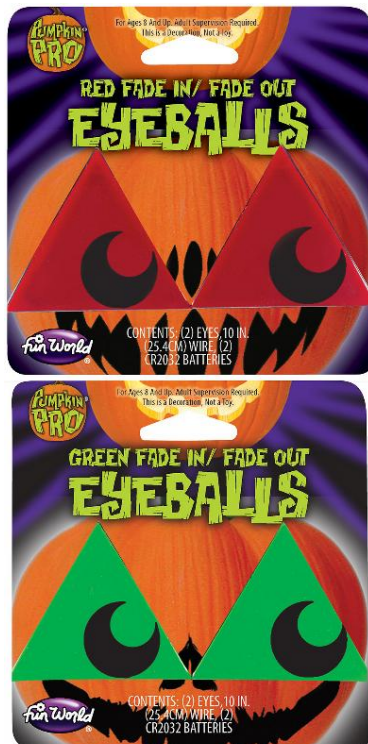

1. **What's Included:**
2. 1 Carver
3. **Packaging:**
   Blister Card
4. **Case Pack:** 24
5. **Inner Pack:** 6
6. **MOQ:** 12
7. **Link:**
   fun-world.net

94833

FADE IN/OUT PUMPKIN EYES ASSORTMENT

1. **What's Included:**
2. 2 Eyes
   - 10 in. Connecting Wire
3. **Assortment:**
4. 94833G Green
   - 94833R Red
5. **Packaging:**
   Blister Card
6. **Batteries:**
7. Batteries Included
   - 1 x CR2032 (3V)
   - CLASS 1 LED PRODUCT
8. **Case Pack:** 36
9. **Inner Pack:** 12
10. **MOQ:** 12
11. **Link:**
    fun-world.net

94833PDQ

FADE IN/OUT PUMPKIN EYES ASST TRY ME PDQ