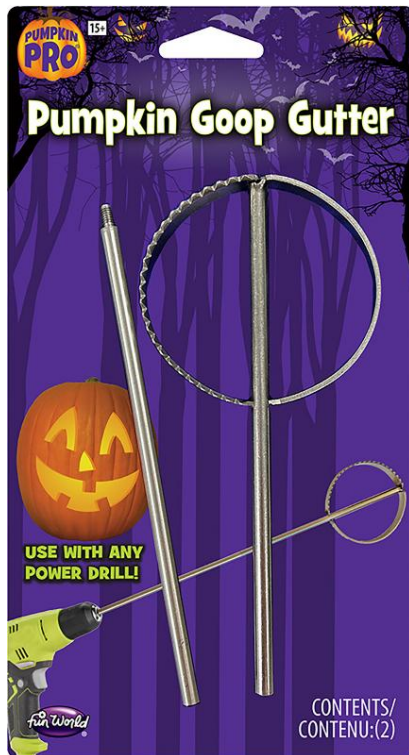

94909PDQ
PUMPKIN GOOP GUTTER PDQ

1. **Packaging:** Backer Card
   Case Pack: 12
   MOQ: 12
2. **Link:** fun-world.net