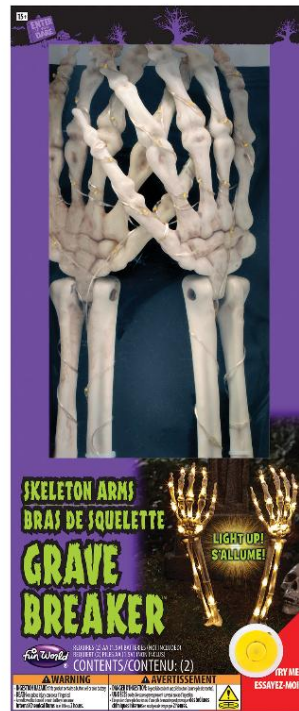

91286T
15 IN. LIGHT UP SKELETON ARMS GRAVE BREAKER

1. **What's Included:**
2. 2 Arms with LED Lights

Packaging:
TRY ME with Window Box

1. **Batteries:**
2. 1 x CR2032 BATT included for in-store
   - TRY-ME-ONLY
   - Batteries Not Included
   - 2 AA Batteries

Case Pack: 12

MOQ: 12

Link:
fun-world.net