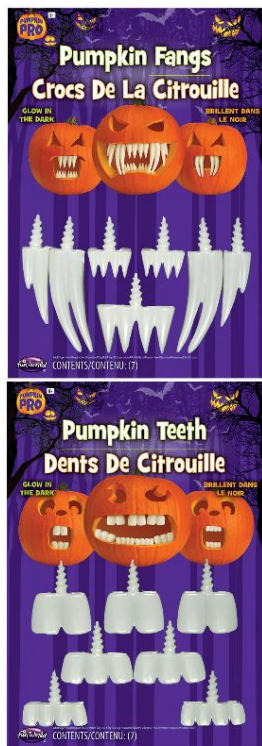

94684
GLOW-IN-THE-DARK PUMPKIN TEETH ASSORTMENT

What's Included:

- 7 Teeth

Assortment:

- 94684B Buck Teeth
- 94684F Fangs

Packaging:
Blister Card

Case Pack: 48
Inner Pack: 12
MOQ: 24
Link: fun-world.net