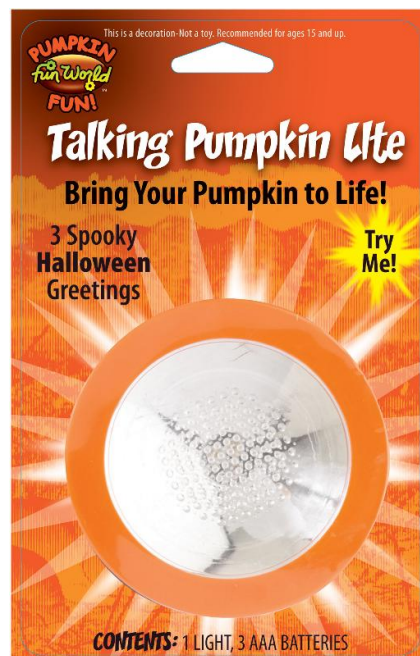

94647
TALKING PUMPKIN LITE W/SOUND

Packaging:
Blister Card
Batteries:
• 3 AAA batteries
• C batteries required
Case Pack: 36
Inner Pack: 12
MOQ: 12
Available:
• Pack 12: 3 Cartons
Link: fun-world.net