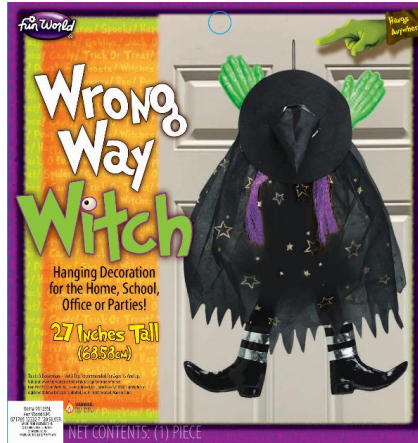

91123SL
SILVER/WRONG WAY WITCH

1. **What's Included:**
2. 1 Witch
3. **Packaging:**
   Poly Bag Insert
4. **Case Pack:** 48
5. **Inner Pack:** 12
6. **MOQ:** 12
7. **Available:**
8. Pack 12: 1 Carton
9. **Link:** fun-world.net