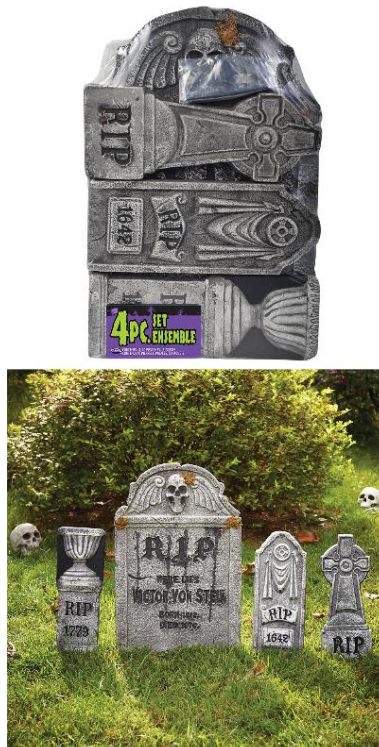

91448
4-IN-1 TOMBSTONE SET

1. **What's Included:**
2. 1 22" Tombstone
   - 3 14" Tombstones
   - 5 Stakes
3. **Packaging:**
   Shrink Wrap
4. **Case Pack:** 12
5. **MOQ:** 12
6. **Link:**
   fun-world.net