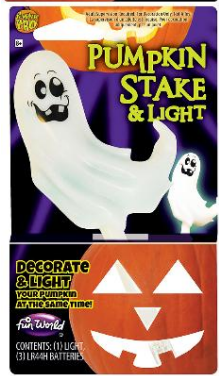

Batteries:

- Batteries Included
- 2 x LR44 (1.5V)
- CLASS 1 LED PRODUCT

Case Pack: 12

MOQ: 12

Link:
fun-world.net

94847T

COLOR CHANGE PUMPKIN LIGHT & STAKE TRY ME AST