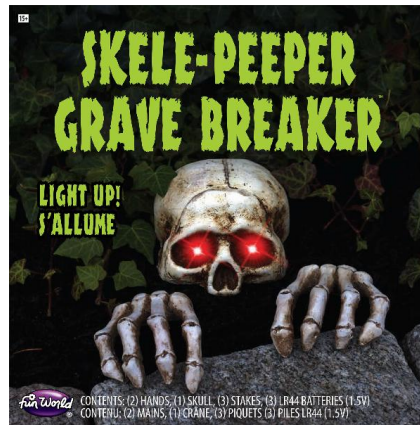

**91498**  
SKELE-PEEPER GRAVE BREAKER

**What's Included:**

- (2) Hands 4"w x 4.5"d x 1.5"h each
- (1) Skull 5.5"w x 7"d x 3"h
- (3) Stakes

**Packaging:**  
Poly Bag Insert

**Case Pack:** 12

**MOQ:** 12

**Link:**  
[fun-world.net](http://fun-world.net)

**91498T**  
SKELE-PEEPER LIGHT UP GRAVE BREAKER

**What's Included:**

- (2) Hands 4"w x 4.5"d x 1.5"h each
- (1) Skull 5.5"w x 7"d x 3"h
- (3) Stakes

**Packaging:**  
Poly Bag Insert

**Batteries:**

- Batteries Included
- 3 x LR44 (1.5V)