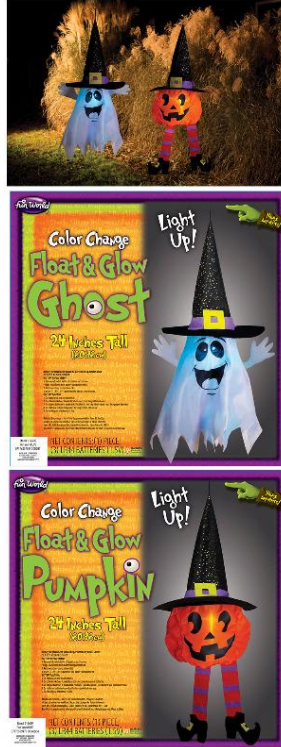

91269
24" COLOR CHANGE FLOATING GHOST/PUMPKIN

1. **What's Included:**
2. 1 Ghost/Pumpkin
3. **Assortment:**
4. 91269G Ghost
   - 91269P Pumpkin
5. **Packaging:**
   Poly Bag Insert
6. **Batteries:**
7. Batteries Included
   - 3 x LR44 (1.5V)
   - CLASS 1 LED PRODUCT
8. **Case Pack:** 24
9. **MOQ:** 24
10. **Link:**
    fun-world.net