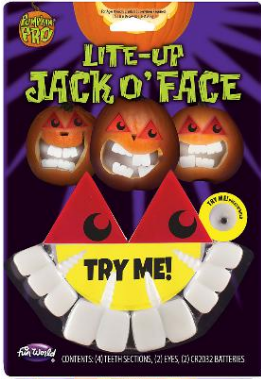

94836T

LIGHT UP JACK-O-FACE PUMPKIN KIT ASST TRY ME

**What's Included:**

- 2 Eyes
- 4 Teeth Sections
- 5 Connecting Wires

**Assortment:**

- 94836TG Green
- 94836TR Red

**Packaging:**  
Blister Card

**Batteries:**