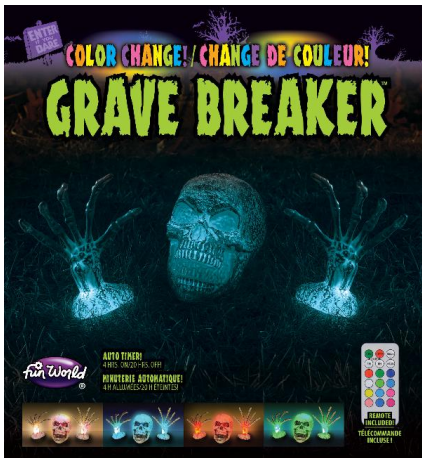

**Packaging:**  
Poly Bag Insert

**Batteries:**  
• Batteries Included  
• 3 AAA Batteries  
• CLASS 1 LED PRODUCT

**Case Pack:** 12

**MOQ:** 12

**Link:**  
[fun-world.net](http://fun-world.net)

91907

COLOR CHANGE GRAVEBREAKR W/RMT