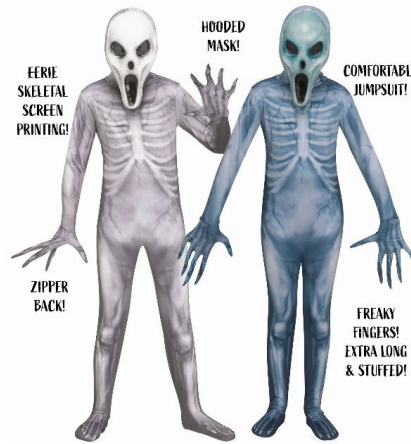

134022GY
ALIEN INVADER - CHILD

1. **What's Included:**
2. Mask
   - Jumpsuit

Case Pack: 6

1. **Available Sizes:**
2. Medium 8/10
   - Large 12/14

Link:
fun-world.net