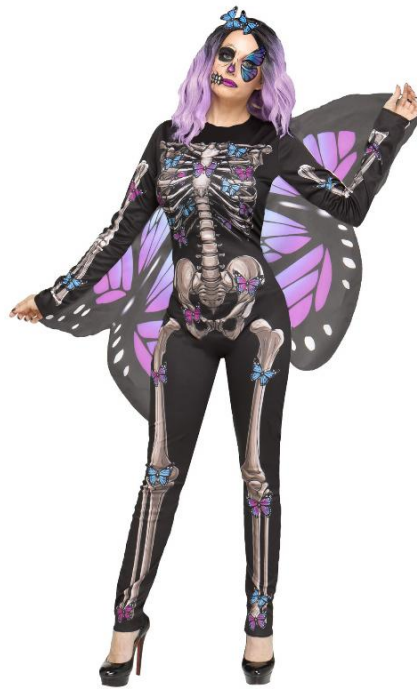

126384B
BLUE BUTTERFLY BONES - ADULT

What's Included:

- Jumpsuit
- Fabric Wings
- Headband

Case Pack: 6

Available Sizes:

- SM 2/8
- ML 10/14

Link:
fun-world.net