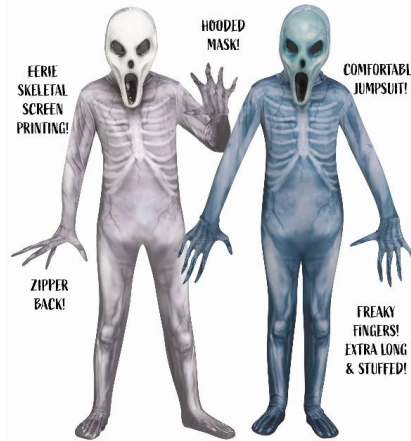

134022
ALIEN INVADER - CHILD

1. **What's Included:**
2. Mask
   - Jumpsuit

1. **Assortment:**
2. 2 Colors Assorted
   - 134022B Blue
   - 134022GY Grey

Case Pack: 6

1. **Available Sizes:**
2. Medium 8/10
   - Large 12/14

Link:
fun-world.net