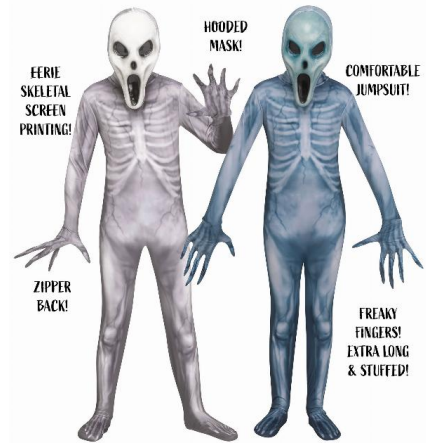

134022B
ALIEN INVADER - CHILD

1. **What's Included:**
2. Mask
   - Jumpsuit

Case Pack: 6

1. **Available Sizes:**
2. Medium 8/10
   - Large 12/14

Link:
fun-world.net