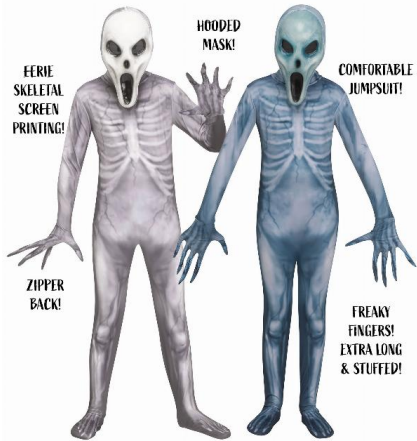

Link:
fun-world.net

134022B
ALIEN INVADER - CHILD

- What's Included:**
- Mask
 - Jumpsuit
- Case Pack:** 6
- Available Sizes:**
- Medium 8/10
 - Large 12/14

Link:
fun-world.net

134022GY
ALIEN INVADER - CHILD