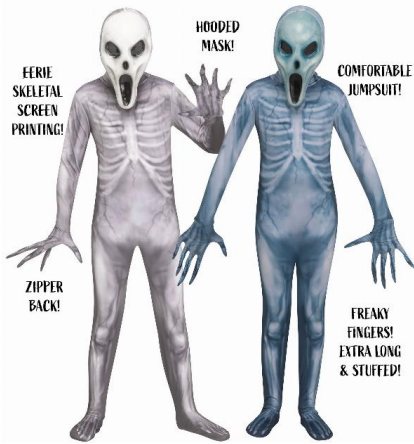

134022
ALIEN INVADER - CHILD

1. **What's Included:**
2. Mask
   - Jumpsuit
3. **Assortment:**
4. 2 Colors Assorted
   - 134022B Blue
   - 134022GY Grey
5. **Case Pack:** 6
6. **Available Sizes:**
7. Medium 8/10
   - Large 12/14

Link:
fun-world.net