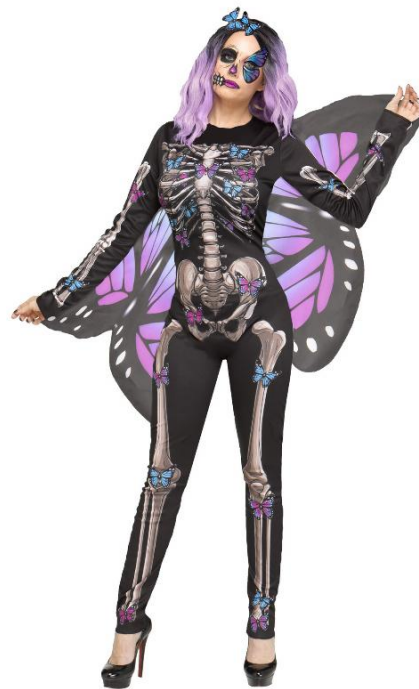

126384B
BLUE BUTTERFLY BONES - ADULT

What's Included:

- Jumpsuit
- Fabric Wings
- Headband

Case Pack: 6

Available Sizes:

- SM 2/8
- ML 10/14

Link:
fun-world.net