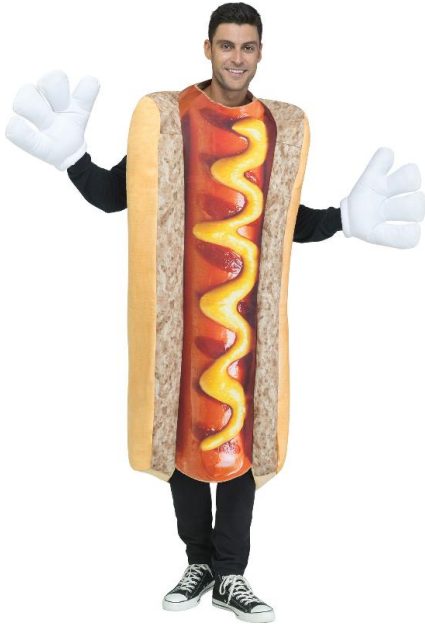

135644
PHOTOREAL HOT DOG - ADULT

1. **What's Included:**
2. Tunic
3. **Case Pack:** 6
4. **Available Sizes:**
5. Fits Up To 6'/200 lbs.
6. **Link:**
   fun-world.net