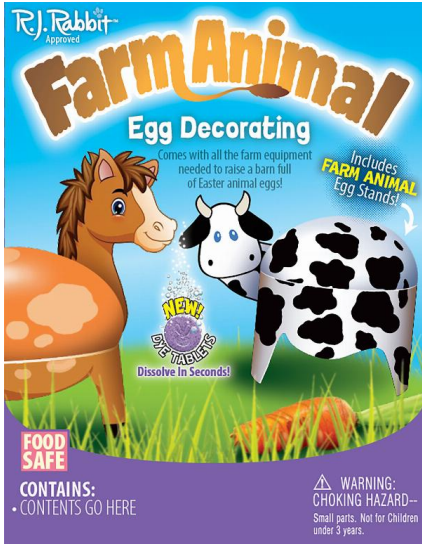

1927C
FARM ANIMALS EGG DECO KIT

Packaging:
CORRUGATED PDQ
Case Pack: 18
Link:
fun-world.net