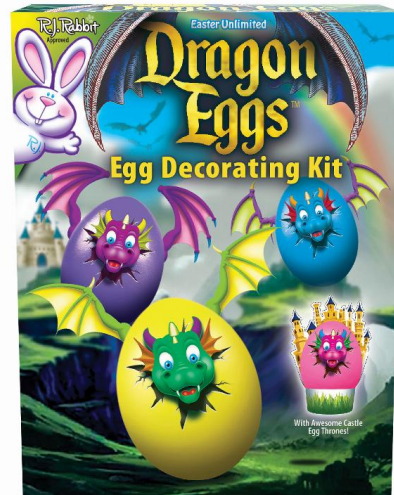

1867C
GALAXY EGG DECO KIT

Case Pack: 18
Link:
fun-world.net

1894C
RAINBOW FOIL EGG DECO KIT

Packaging:
CORRUGATED PDQ
Case Pack: 18
Link:
fun-world.net

1915C
DRAGON EGGS EGG DECO KIT

Packaging:
CORRUGATED PDQ
Case Pack: 18
Link:
fun-world.net