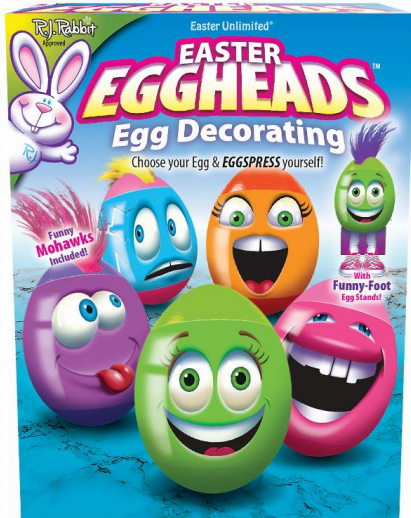

1909C
EGG HEADS EGG DECO KIT

Packaging:
Thermoformed PDQ
Tray
Case Pack: 18

Available:
• Pack 18: 3 Cartons
Link: fun-world.net