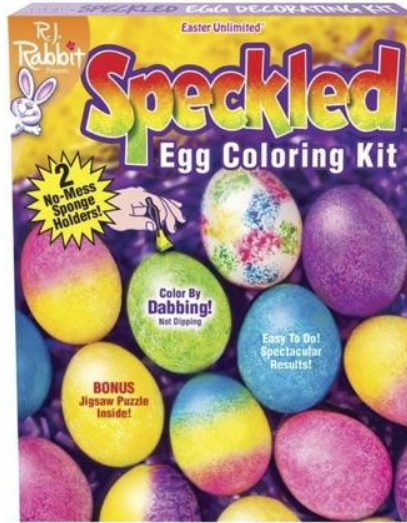

1715C
LARGE SPECKLED EGGS DECO KIT

Packaging:
CORRUGATED PDQ
Case Pack: 18

Link:
fun-world.net

1718
FUNNY BUNNY DIPPER

1718CS
12PCCLIPSTRIP-DIPPER -NO DYE

What's Included:
• 1 Funny Bunny Dipper

Assortment:
• 3 Colors Assorted
• Yellow
• White
• Orchid