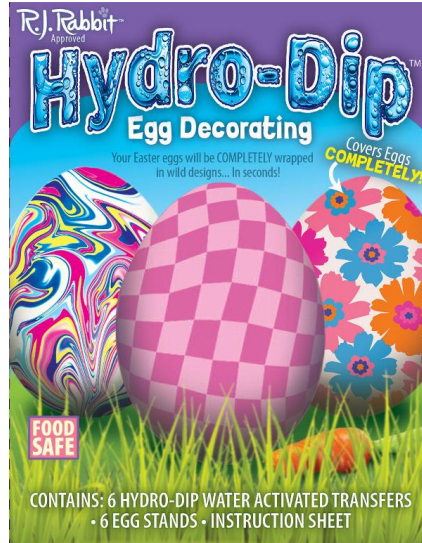

1992C
HYDRO-DIP EASTER EGGS

Case Pack: 18
Link:
fun-world.net