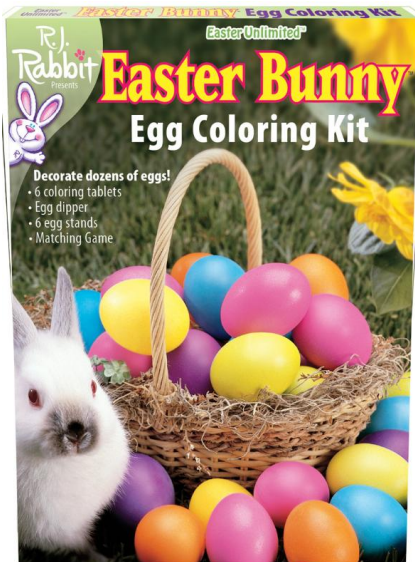

1726CH
EASTER BUNNY COLORING KIT

Packaging:
CORRUGATED PDQ
Case Pack: 32
Link:
fun-world.net