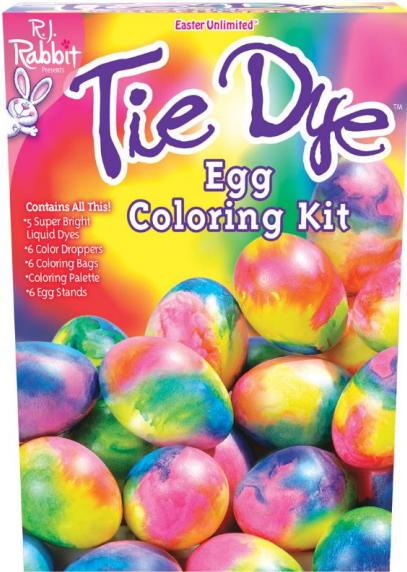

1742CH
TIE DYE EGGS DECO KIT

Packaging:
CORRUGATED PDQ
Case Pack: 18
Link:
fun-world.net