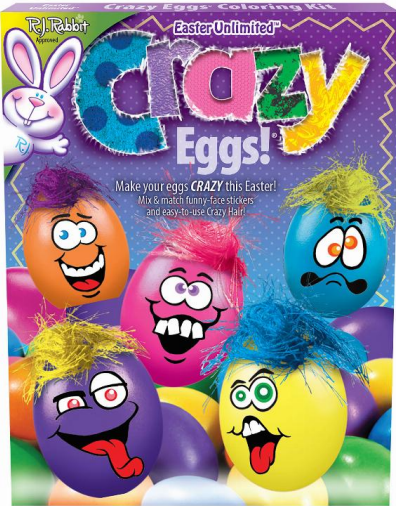

1721C
CRAZY EGGS - EGG DECO KIT

Packaging:
CORRUGATED PDQ
Case Pack: 18
Link:
fun-world.net