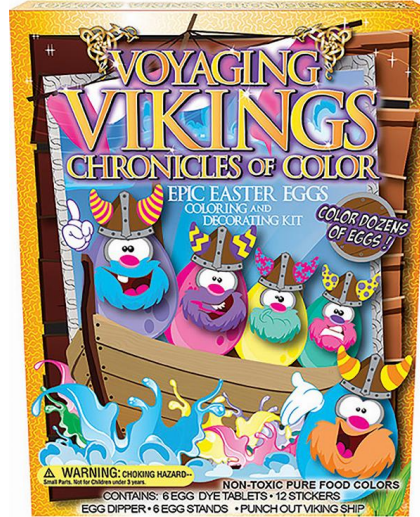

1849C
VIKINGS EGG DECO KIT

Packaging:
Thermoformed PDQ Tray
Case Pack: 18
Available:
• Pack 18: 19 Cartons
Link: fun-world.net