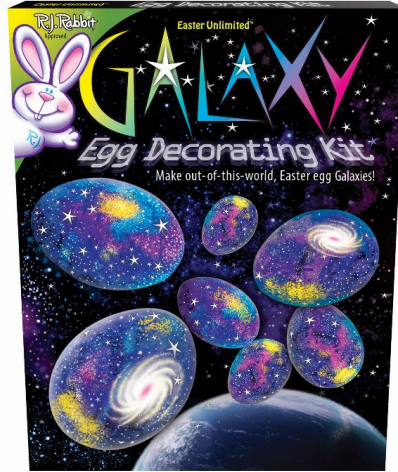

1867C
GALAXY EGG DECO KIT

Case Pack: 18
Link:
fun-world.net