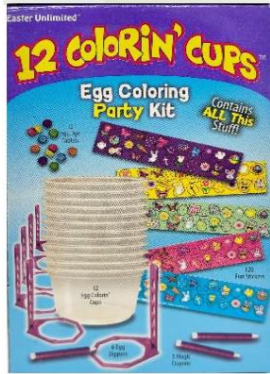

1971C
COLOR CUPS X12

Case Pack: 12

Link: fun-world.net