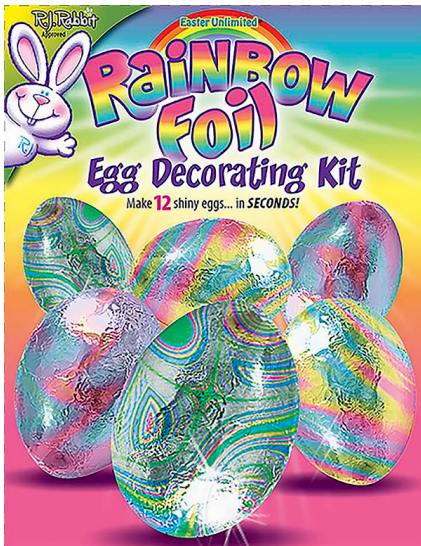

1894C
RAINBOW FOIL EGG DECO KIT

Packaging:
CORRUGATED PDQ
Case Pack: 18
Link:
fun-world.net