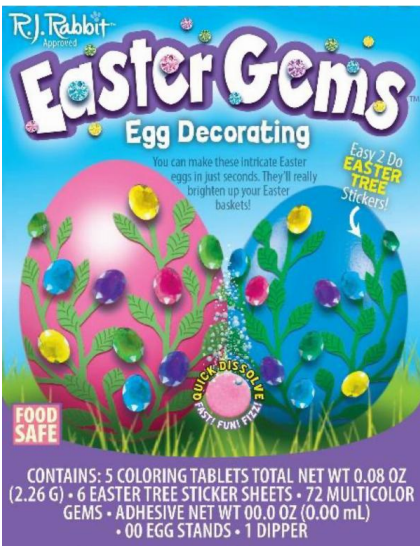

1985C
EASTER GEM TREE

Case Pack: 18

Link: fun-world.net