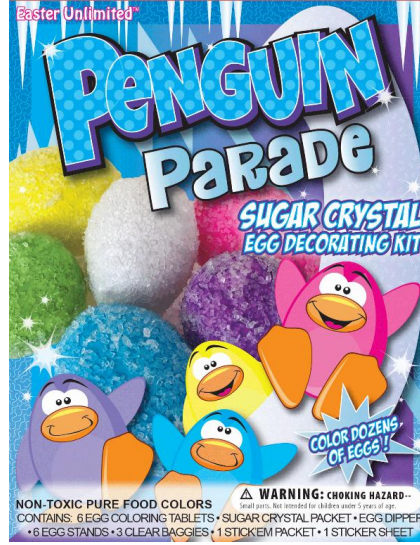

1839C
PENGUIN PARADE EGG DECO KIT

Packaging:
Clear (PVC) PDQ
Case Pack: 18
Available:
• Pack 18: 13 Cartons
Link: fun-world.net