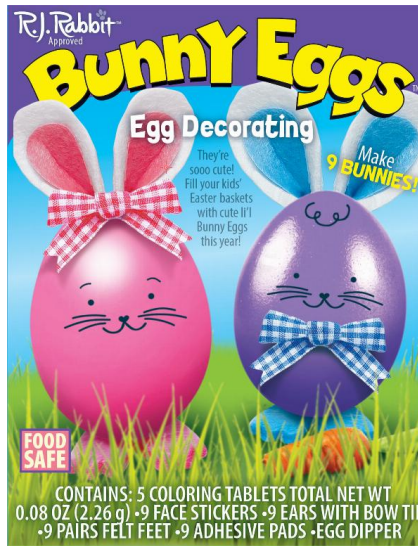

1987C
EASTER BUNNIES EGG DECO KIT

Case Pack: 18

Link: fun-world.net