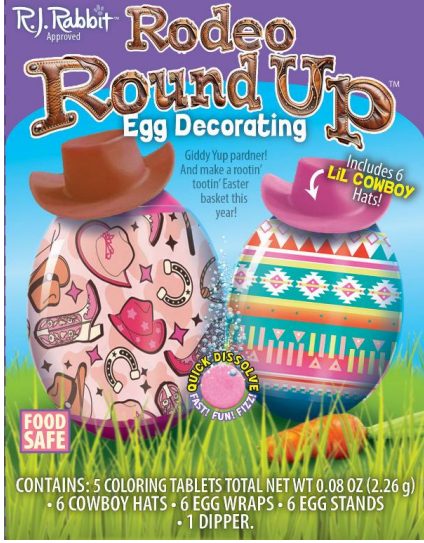

1999C
RODEO EGG DECO KIT

EASTER GRASS

Packaging:
CORRUGATED PDQ
Case Pack: 18
Link:
fun-world.net