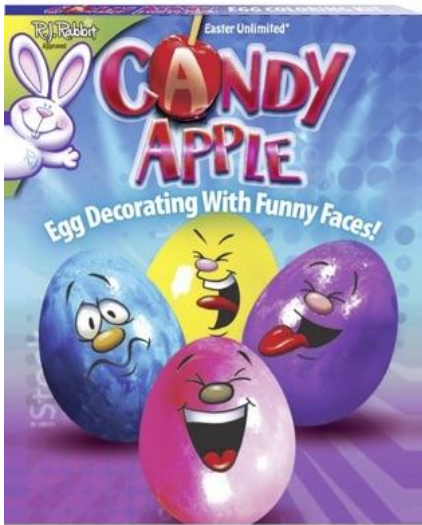

1787C
CANDY APPLE EGGS DECO KIT

Packaging:
CORRUGATED PDQ
Case Pack: 18

Link:
fun-world.net